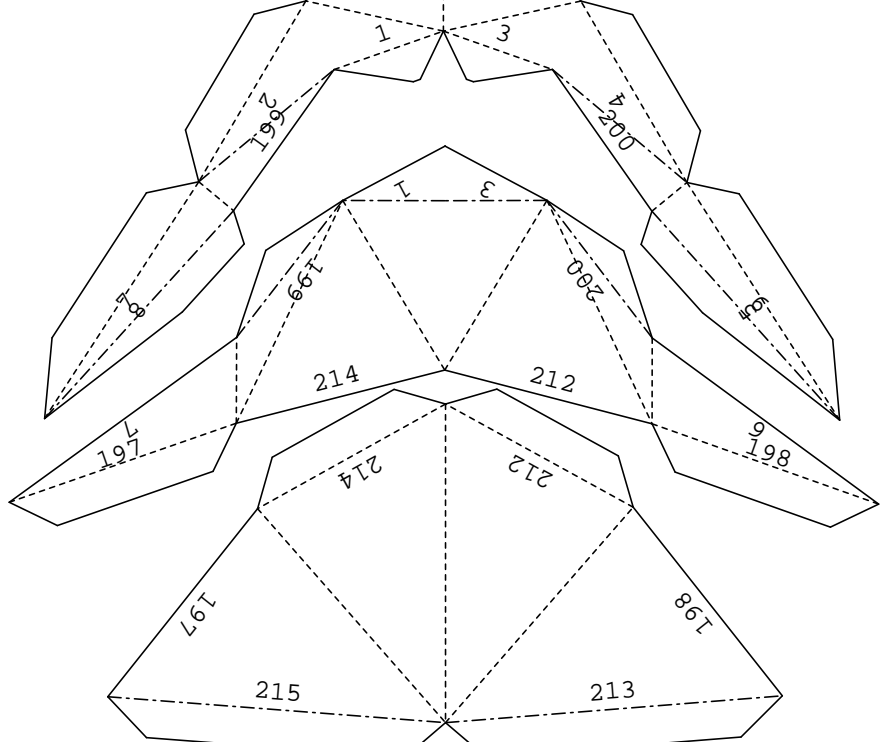

**Lying Labrador**  
 A4: 250\*428\*499 mm

Source model: "Animal Crossing: New Leaf"  
 Editing and unfolding: NecruS ([vk.com/necrus](http://vk.com/necrus))

3/14 (row1 col3)

7/14 (row1 col7)

8/14 (row2 col1)