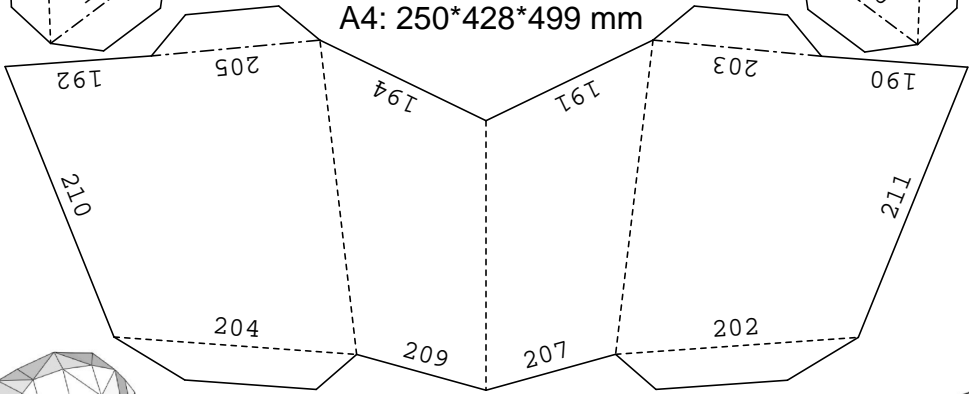

**Lying Labrador**  
 A4: 250\*428\*499 mm

Source model: "Animal Crossing: New Leaf"  
 Editing and unfolding: NecruS ([vk.com/necrus](http://vk.com/necrus))

3/14 (row1 col3)

7/14 (row1 col7)

8/14 (row2 col1)