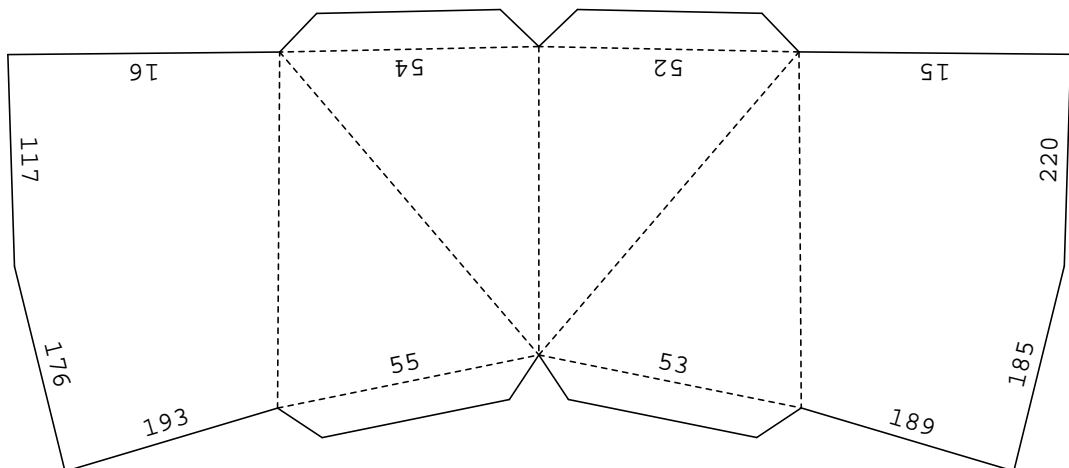

**Lying Labrador**  
 A4: 250\*428\*499 mm

Source model: "Animal Crossing: New Leaf"  
 Editing and unfolding: NecruS ([vk.com/necrus](http://vk.com/necrus))

3/14 (row1 col3)

7/14 (row1 col7)

8/14 (row2 col1)