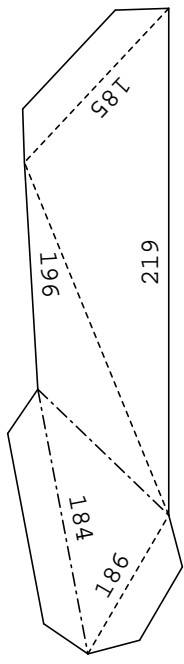

**Lying Labrador**  
 A4: 250\*428\*499 mm

Source model: "Animal Crossing: New Leaf"  
 Editing and unfolding: NecruS ([vk.com/necrus](http://vk.com/necrus))

3/14 (row1 col3)

7/14 (row1 col7)

8/14 (row2 col1)