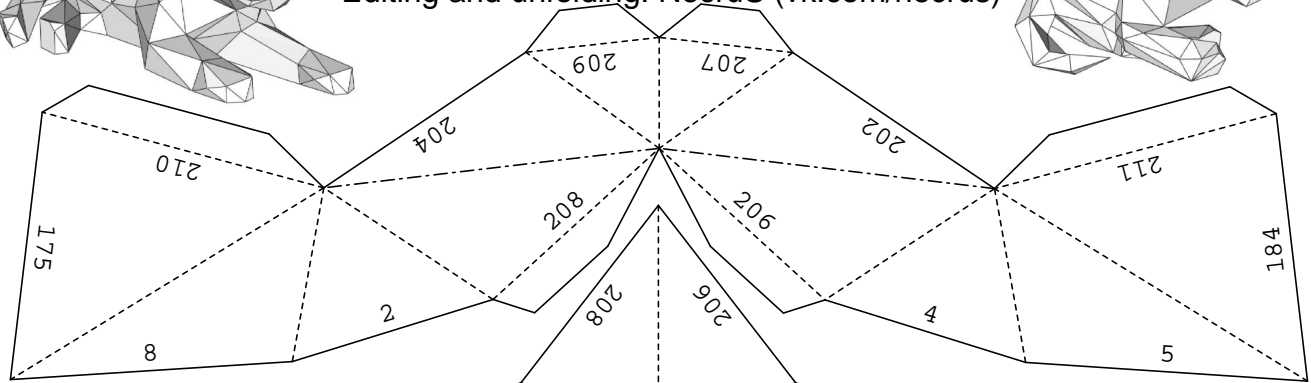

**Lying Labrador**  
 A4: 250\*428\*499 mm

Source model: "Animal Crossing: New Leaf"  
 Editing and unfolding: NecruS ([vk.com/necrus](http://vk.com/necrus))

3/14 (row1 col3)

7/14 (row1 col7)

8/14 (row2 col1)