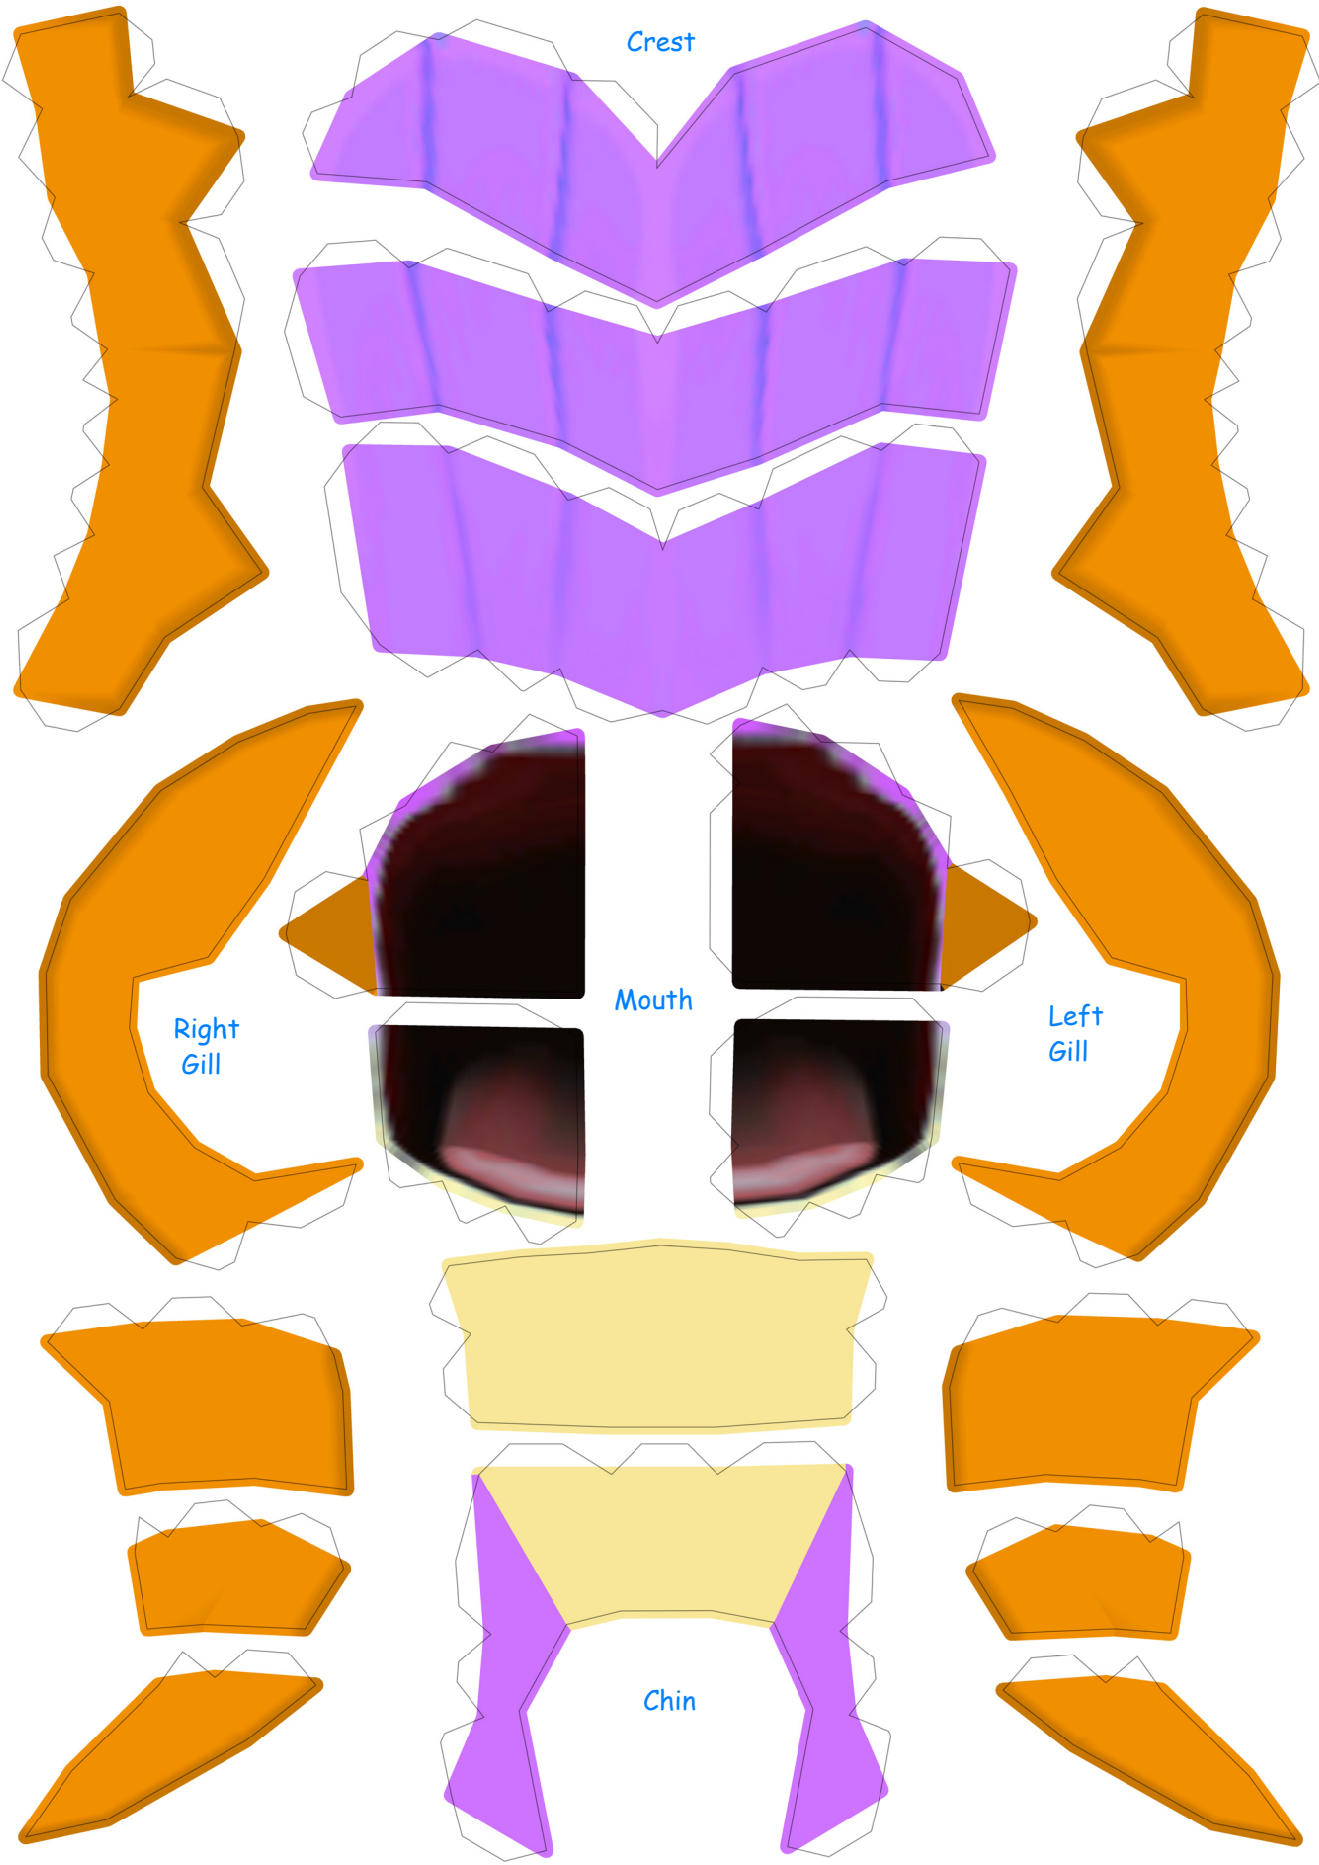

Mudkip

By PMF and Skelekitty

Paper Pokés
paperpokes.blogspot.com

Crest

Right
Gill

Mouth

Left
Gill

Chin

Crest
Goes
Here

Left Fore Leg

5

3

Right Fore Leg

Body

Head Goes Here

1

Tummy

2

Right Back Leg

Tail Goes Here