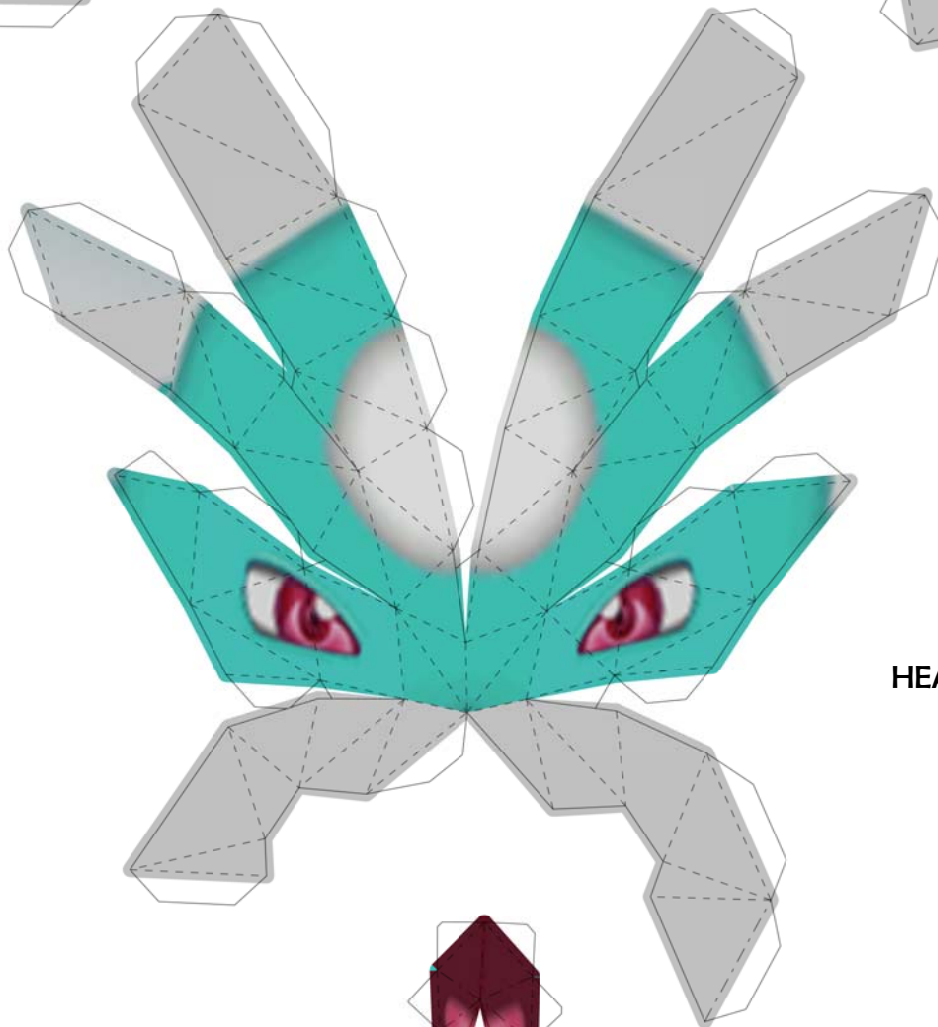

Latios

3D Editing by Brandon
Template by Paperbuff
Model Rip by Gazamaniac

PAPERPOKÉS
paperpokes.blogspot.com

RIGHT EAR

LEFT EAR

HEAD

MOUTH

NECK

BELLY

close with this piece

match colored tabs with corresponding colored edge

RIGHT
ARM

LEFT ARM

BACK

RIGHT WING

LEFT WING

RIGHT TAIL FIN

match colored tabs with corresponding colored edge

LEFT TAIL FIN

match colored tabs with corresponding colored edge