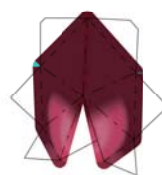

Latios

3D Editing by Brandon
Template by Paperbuff
Model Rip by Gazamaniac

PAPERPOKÉS
paperpokes.blogspot.com

RIGHT EAR

LEFT EAR

HEAD

MOUTH

NECK

BELLY

close with this piece

match colored tabs with corresponding colored edge

RIGHT
ARM

LEFT ARM

BACK

RIGHT WING

LEFT WING

RIGHT TAIL FIN

match colored tabs with corresponding colored edge

LEFT TAIL FIN

match colored tabs with corresponding colored edge