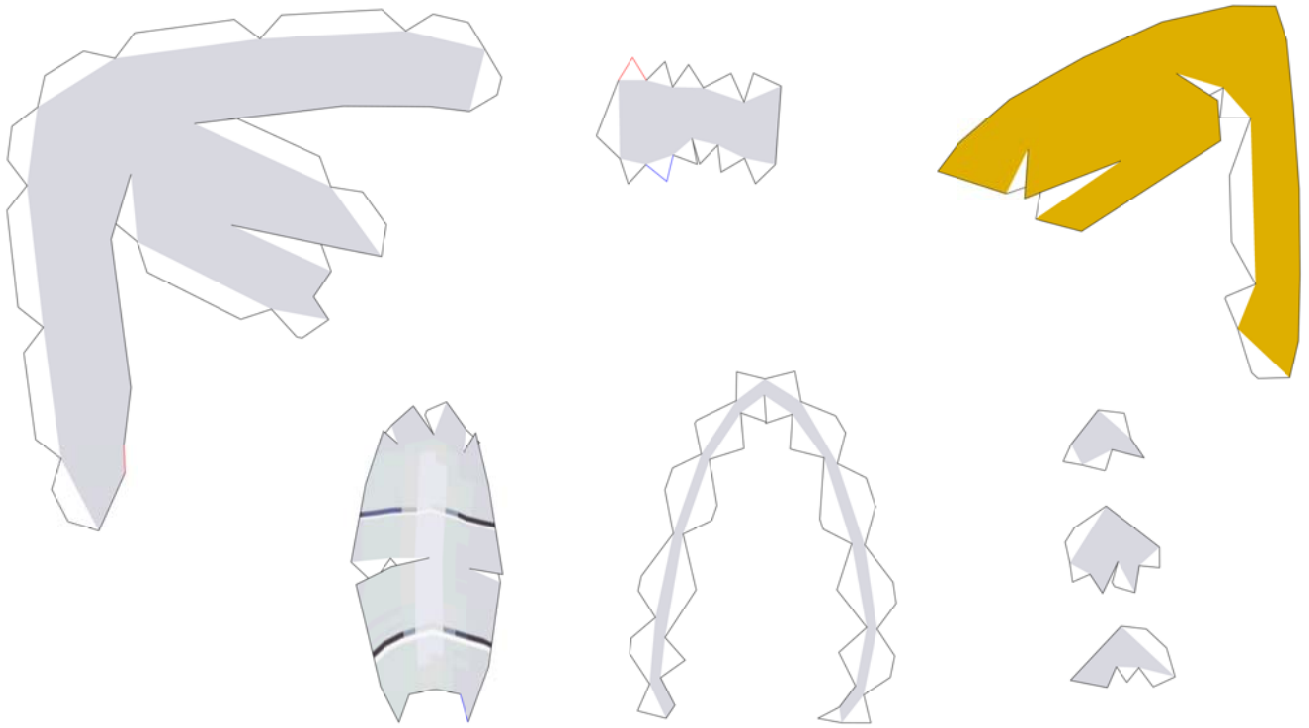

Latias

3D Editing by Brandon
Template by Paperbuff
Model Rip by Gazamaniac

Paper Pokés
paperpokes.blogspot.com

RIGHT EAR

HEAD

LEFT EAR

MOUTH

NECK

BODY

BACK

LEFT WING BASE
(wing fits between these 2 pieces)

RIGHT WING BASE
(wing fits between these 2 pieces)

TAIL
(close the model here)

LEFT TAIL FIN

RIGHT TAIL FIN

RIGHT WING

LEFT WING

RIGHT ARM

Match tab colors to their corresponding colored edge.

LEFT ARM