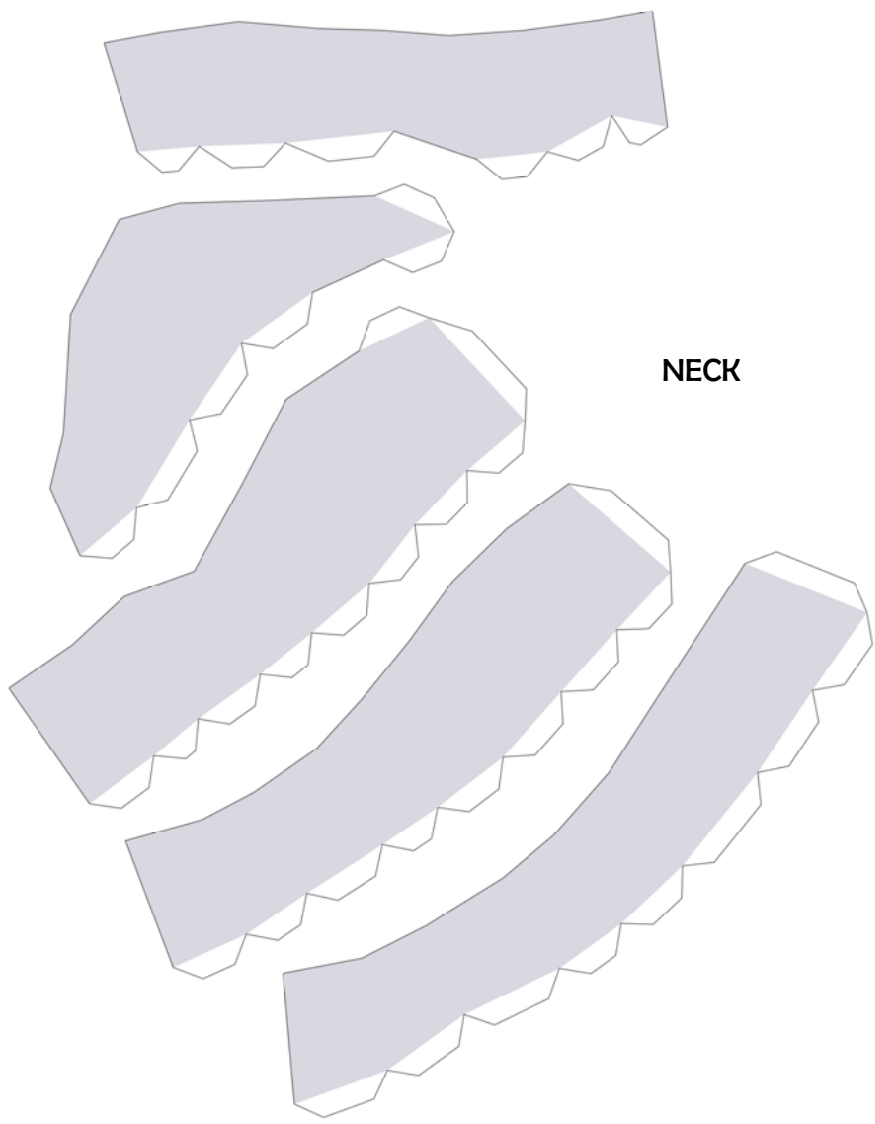

Latias

3D Editing by Brandon
Template by Paperbuff
Model Rip by Gazamaniac

Paper Pokés
paperpokes.blogspot.com

RIGHT EAR

HEAD

LEFT EAR

MOUTH

NECK

BODY

BACK

LEFT WING BASE
(wing fits between these 2 pieces)

RIGHT WING BASE
(wing fits between these 2 pieces)

TAIL
(close the model here)

LEFT TAIL FIN

RIGHT TAIL FIN

RIGHT WING

LEFT WING

RIGHT ARM

Match tab colors to their corresponding colored edge.

LEFT ARM