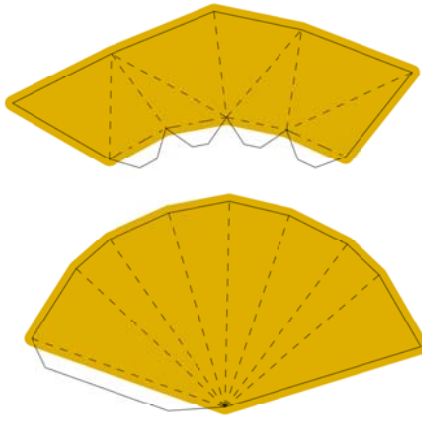

Latias

3D Editing by Brandon
Template by Paperbuff
Model Rip by Gazamaniac

Paper Pokés
paperpokes.blogspot.com

RIGHT EAR

HEAD

LEFT EAR

MOUTH

NECK

BODY

BACK

LEFT WING BASE
(wing fits between these 2 pieces)

RIGHT WING BASE
(wing fits between these 2 pieces)

TAIL
(close the model here)

LEFT TAIL FIN

RIGHT TAIL FIN

RIGHT WING

LEFT WING

RIGHT ARM

Match tab colors to their corresponding colored edge.

LEFT ARM