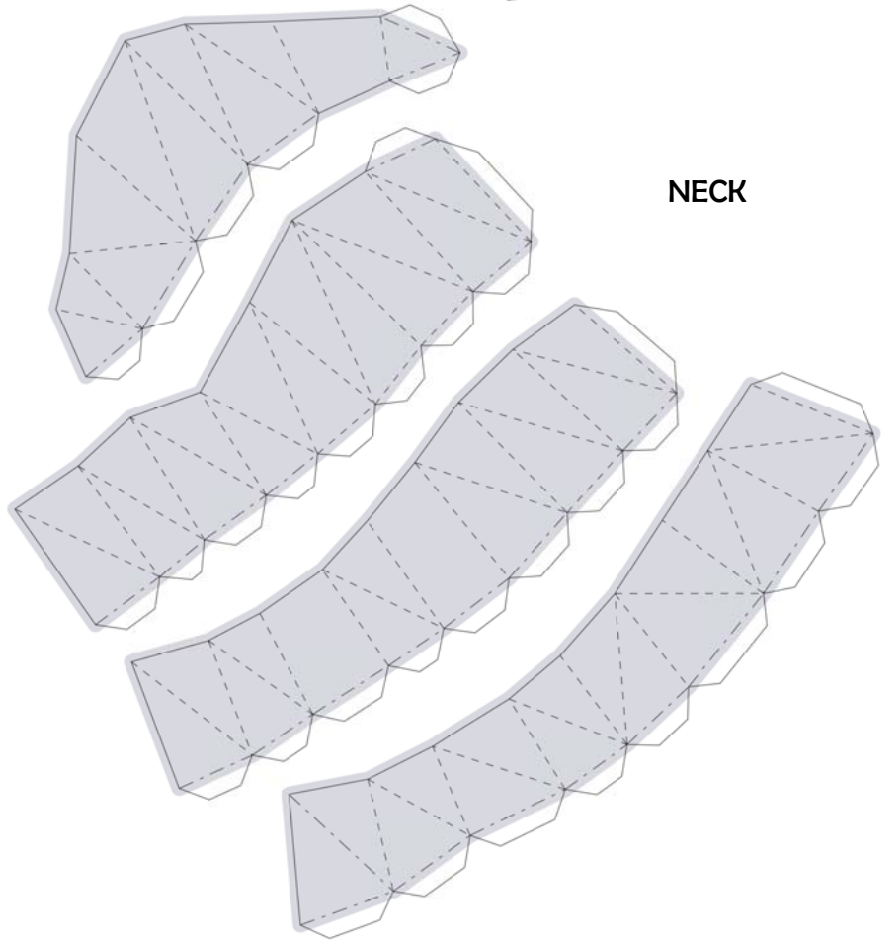

Latias

3D Editing by Brandon
Template by Paperbuff
Model Rip by Gazamaniac

Paper Pokés
paperpokes.blogspot.com

RIGHT EAR

HEAD

LEFT EAR

MOUTH

NECK

BODY

BACK

LEFT WING BASE
(wing fits between these 2 pieces)

RIGHT WING BASE
(wing fits between these 2 pieces)

TAIL
(close the model here)

LEFT TAIL FIN

RIGHT TAIL FIN

RIGHT WING

LEFT WING

RIGHT ARM

Match tab colors to their corresponding colored edge.

LEFT ARM