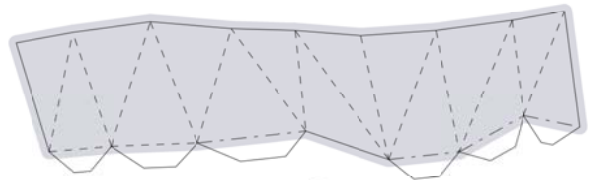

Latias

3D Editing by Brandon
Template by Paperbuff
Model Rip by Gazamaniac

Paper Pokés
paperpokes.blogspot.com

RIGHT EAR

HEAD

LEFT EAR

MOUTH

NECK

BODY

BACK

LEFT WING BASE
(wing fits between these 2 pieces)

RIGHT WING BASE
(wing fits between these 2 pieces)

TAIL
(close the model here)

LEFT TAIL FIN

RIGHT TAIL FIN

RIGHT WING

LEFT WING

RIGHT ARM

Match tab colors to their corresponding colored edge.

LEFT ARM