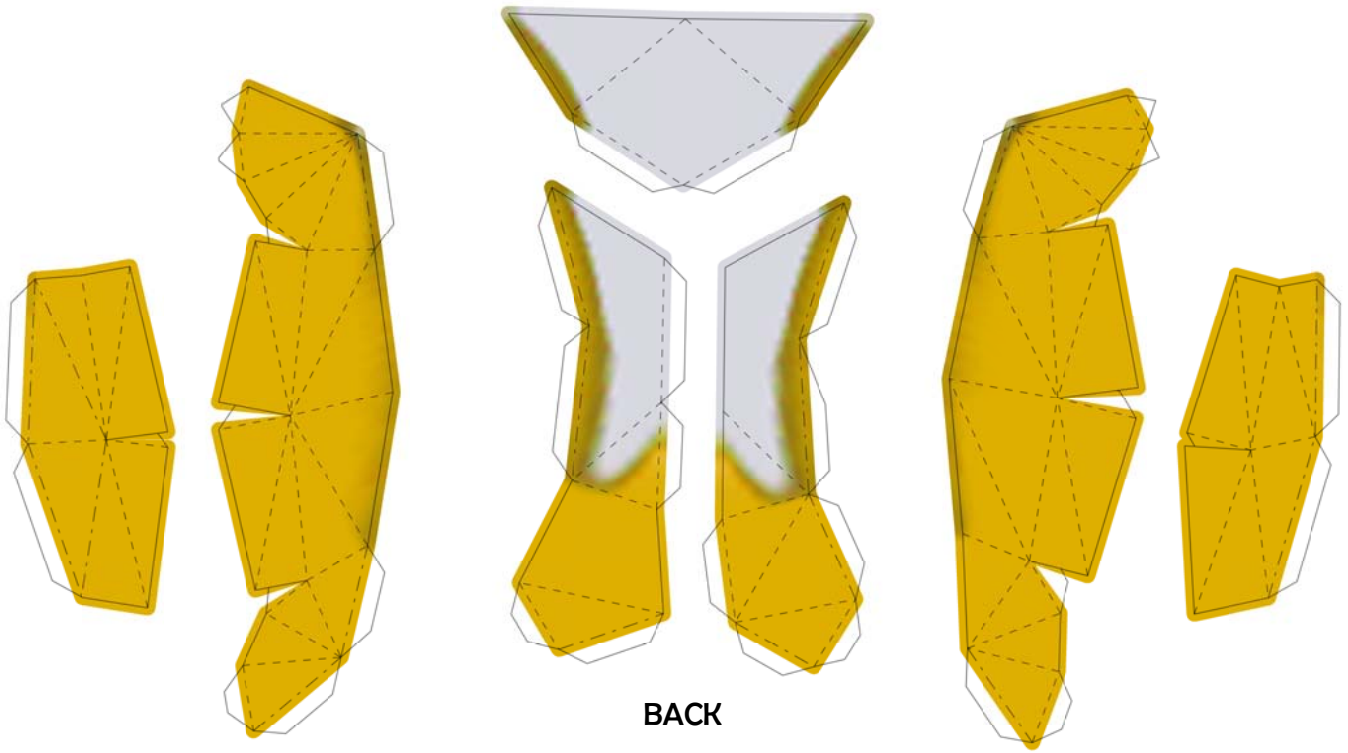

Latias

3D Editing by Brandon
Template by Paperbuff
Model Rip by Gazamaniac

Paper Pokés
paperpokes.blogspot.com

RIGHT EAR

HEAD

LEFT EAR

MOUTH

NECK

BODY

BACK

LEFT WING BASE
(wing fits between these 2 pieces)

RIGHT WING BASE
(wing fits between these 2 pieces)

TAIL
(close the model here)

LEFT TAIL FIN

RIGHT TAIL FIN

RIGHT WING

LEFT WING

RIGHT ARM

Match tab colors to their corresponding colored edge.

LEFT ARM