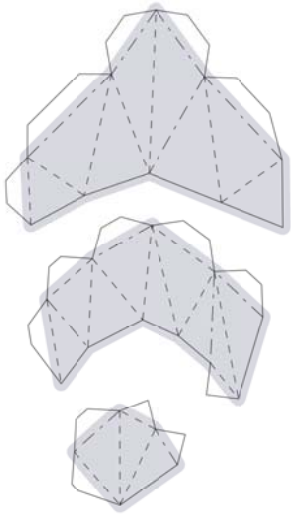

Latias

3D Editing by Brandon
Template by Paperbuff
Model Rip by Gazamaniac

Paper Pokés
paperpokes.blogspot.com

RIGHT EAR

HEAD

LEFT EAR

MOUTH

NECK

BODY

BACK

LEFT WING BASE
(wing fits between these 2 pieces)

RIGHT WING BASE
(wing fits between these 2 pieces)

TAIL
(close the model here)

LEFT TAIL FIN

RIGHT TAIL FIN

RIGHT WING

LEFT WING

RIGHT ARM

Match tab colors to their corresponding colored edge.

LEFT ARM