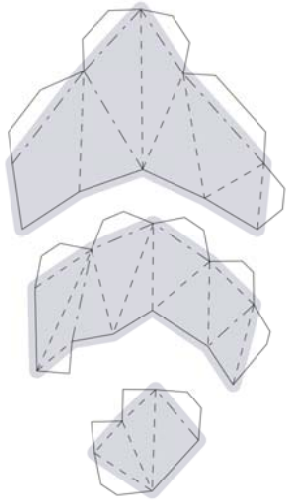

Latias

3D Editing by Brandon
Template by Paperbuff
Model Rip by Gazamaniac

Paper Pokés
paperpokes.blogspot.com

RIGHT EAR

HEAD

LEFT EAR

MOUTH

NECK

BODY

BACK

LEFT WING BASE
(wing fits between these 2 pieces)

RIGHT WING BASE
(wing fits between these 2 pieces)

TAIL
(close the model here)

LEFT TAIL FIN

RIGHT TAIL FIN

RIGHT WING

LEFT WING

RIGHT ARM

Match tab colors to their corresponding colored edge.

LEFT ARM