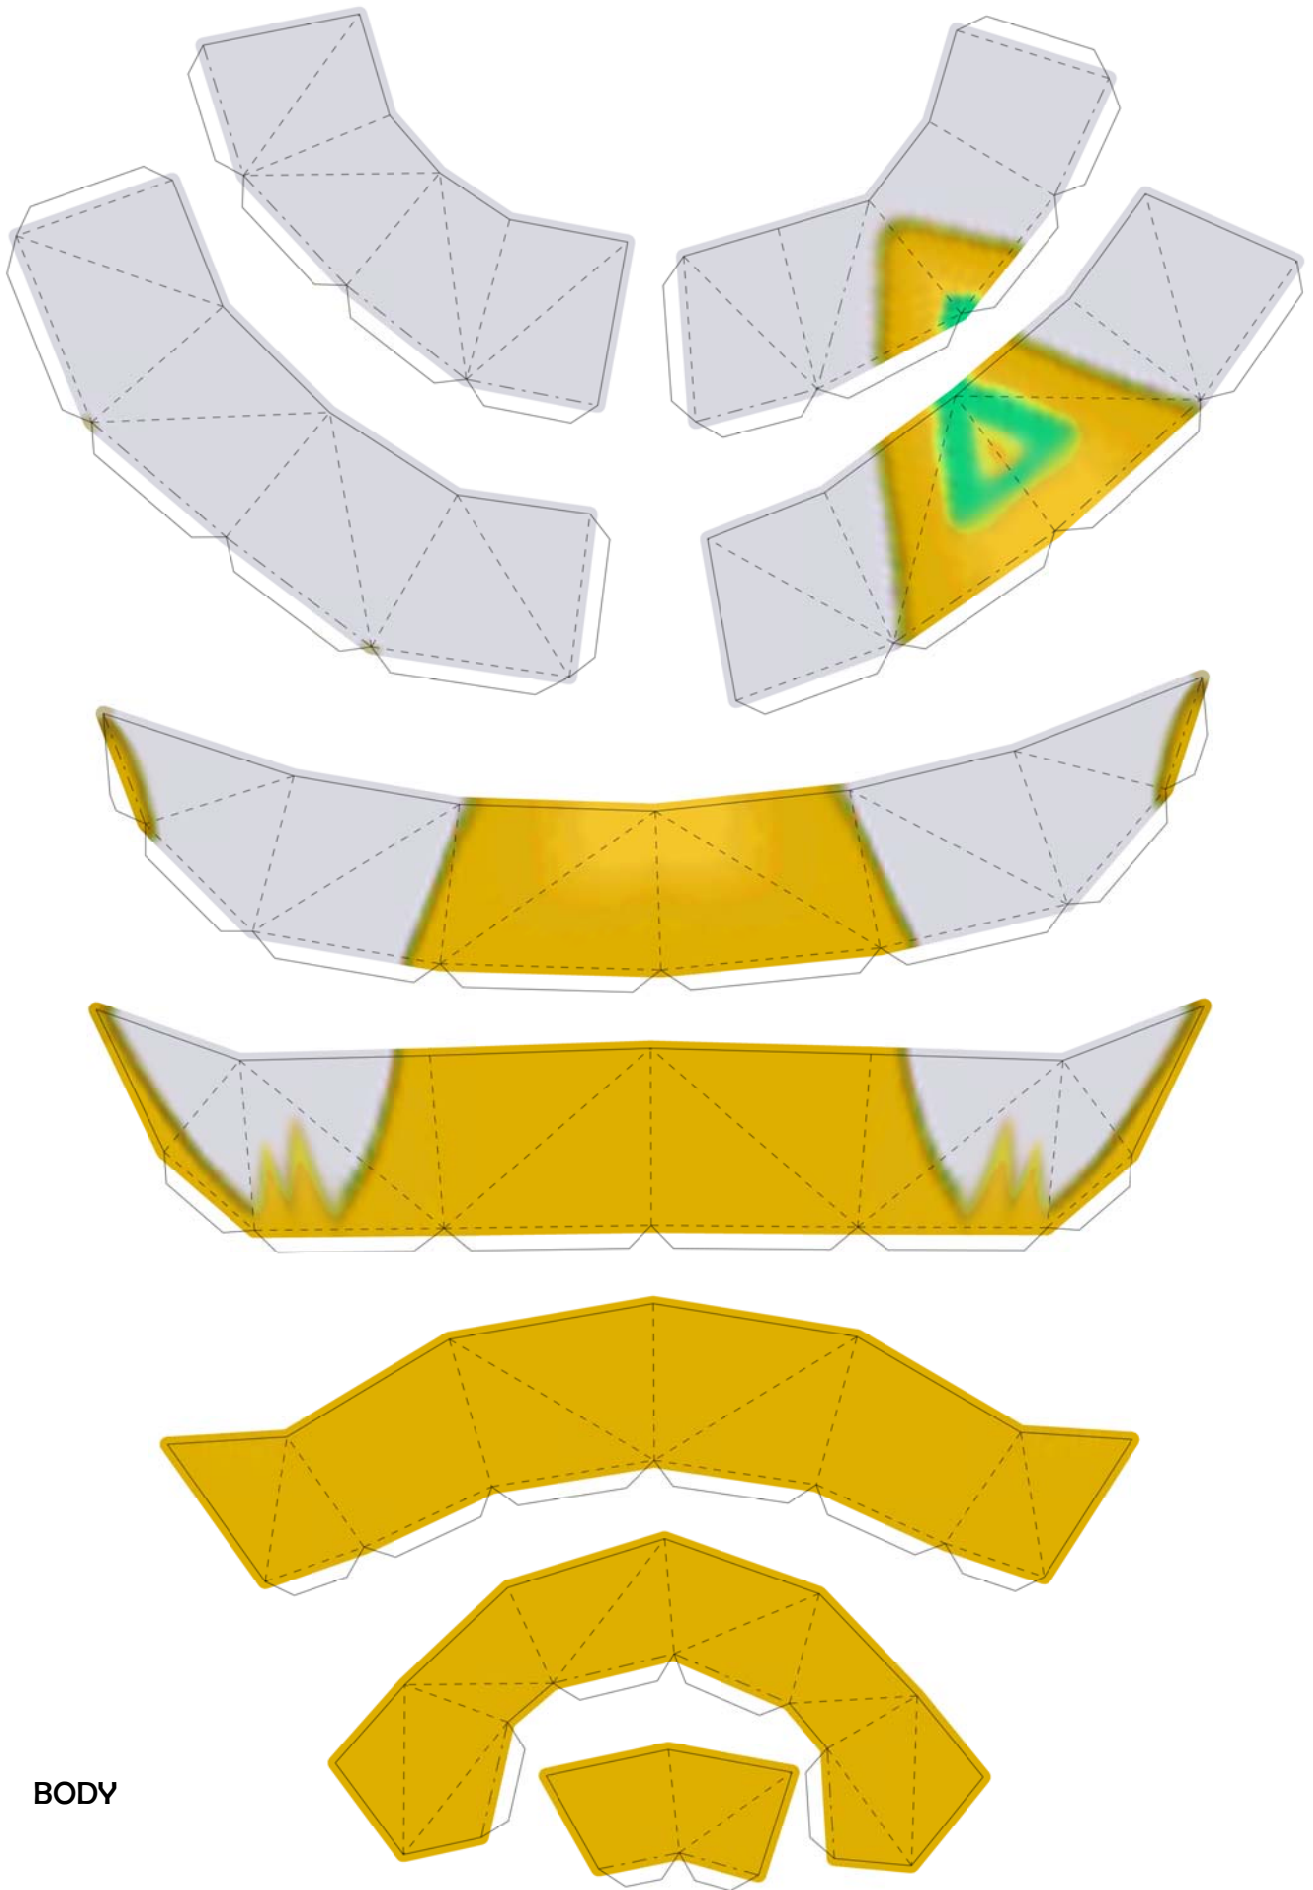

Latias

3D Editing by Brandon
Template by Paperbuff
Model Rip by Gazamaniac

Paper Pokés
paperpokes.blogspot.com

RIGHT EAR

HEAD

LEFT EAR

MOUTH

NECK

BODY

BACK

LEFT WING BASE
(wing fits between these 2 pieces)

RIGHT WING BASE
(wing fits between these 2 pieces)

TAIL
(close the model here)

LEFT TAIL FIN

RIGHT TAIL FIN

RIGHT WING

LEFT WING

RIGHT ARM

Match tab colors to their corresponding colored edge.

LEFT ARM