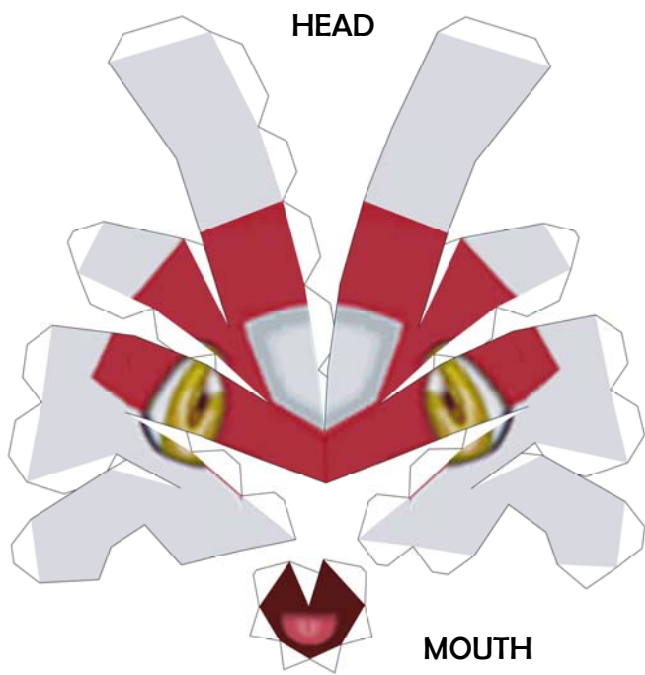

# Latias

3D Editing by Brandon  
Template by Paperbuff  
Model Rip by Gazamaniac

**Paper Pokés**  
paperpokes.blogspot.com

RIGHT EAR

HEAD

LEFT EAR

MOUTH

NECK

BODY

**BACK**

**LEFT WING BASE**  
(wing fits between these 2 pieces)

**RIGHT WING BASE**  
(wing fits between these 2 pieces)

**TAIL**  
(close the model here)

**LEFT TAIL FIN**

**RIGHT TAIL FIN**

RIGHT WING

LEFT WING

**RIGHT ARM**

Match tab colors to their corresponding colored edge.

**LEFT ARM**