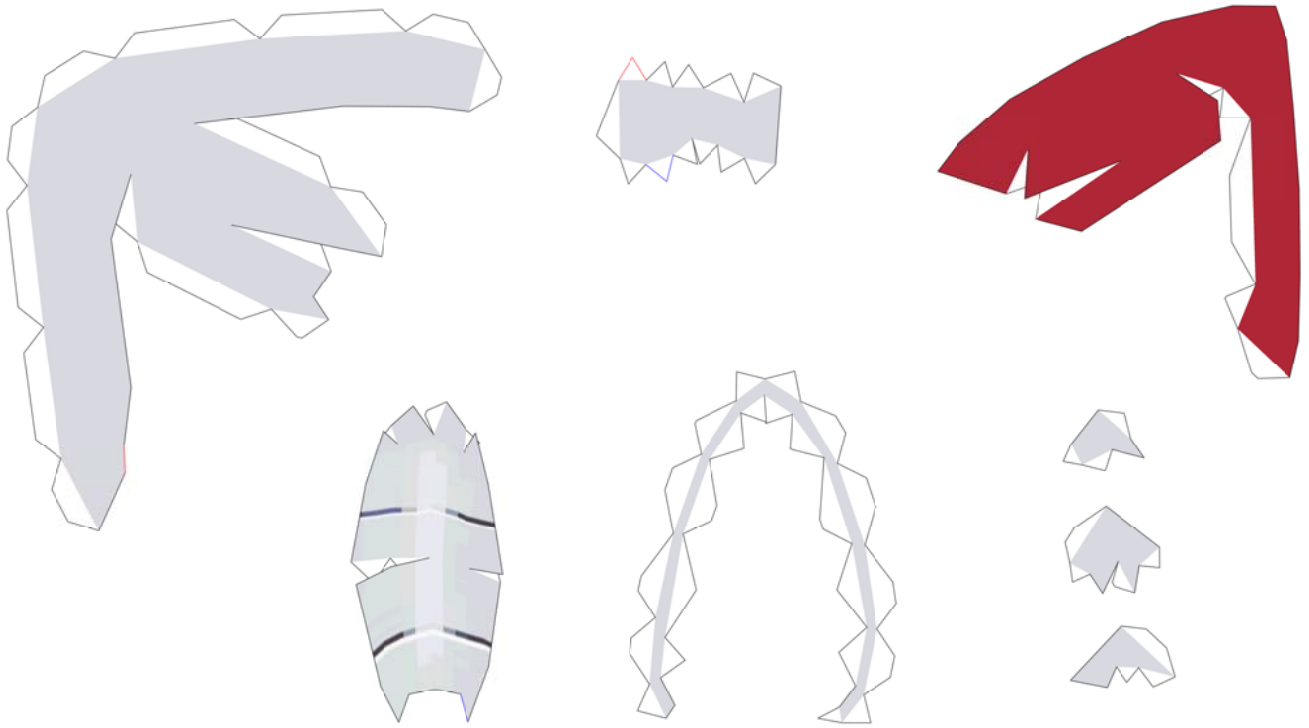

# Latias

3D Editing by Brandon  
Template by Paperbuff  
Model Rip by Gazamaniac

**Paper Pokés**  
paperpokes.blogspot.com

RIGHT EAR

HEAD

LEFT EAR

MOUTH

NECK

BODY

**BACK**

**LEFT WING BASE**  
(wing fits between these 2 pieces)

**RIGHT WING BASE**  
(wing fits between these 2 pieces)

**TAIL**  
(close the model here)

**LEFT TAIL FIN**

**RIGHT TAIL FIN**

RIGHT WING

LEFT WING

**RIGHT ARM**

Match tab colors to their corresponding colored edge.

**LEFT ARM**