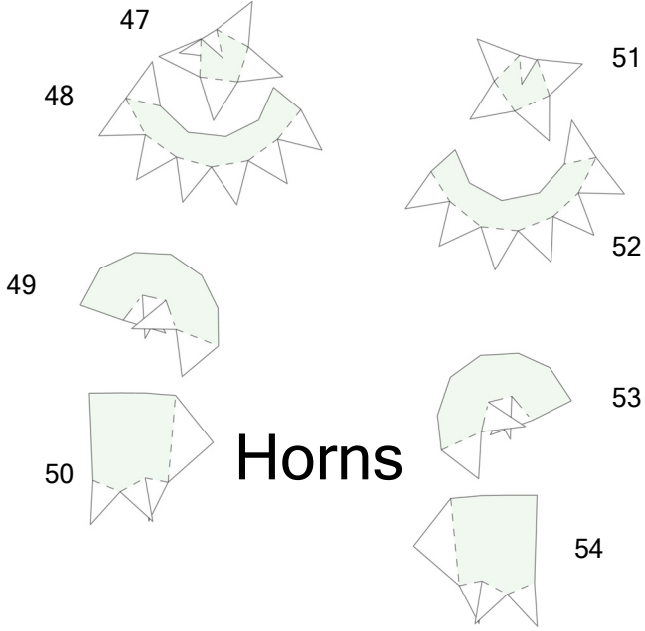

# Girafarig

by Brandon

**Paper Pokés**  
[www.pokemonpapercraft.com](http://www.pokemonpapercraft.com)

**Head**

**Mouth**

**Horns**

**Spikes**

12

13

Neck

15

27

18

Butt

37

Front Right  
Leg

Front Left  
Leg

Rear Left  
Leg

Rear Right  
Leg