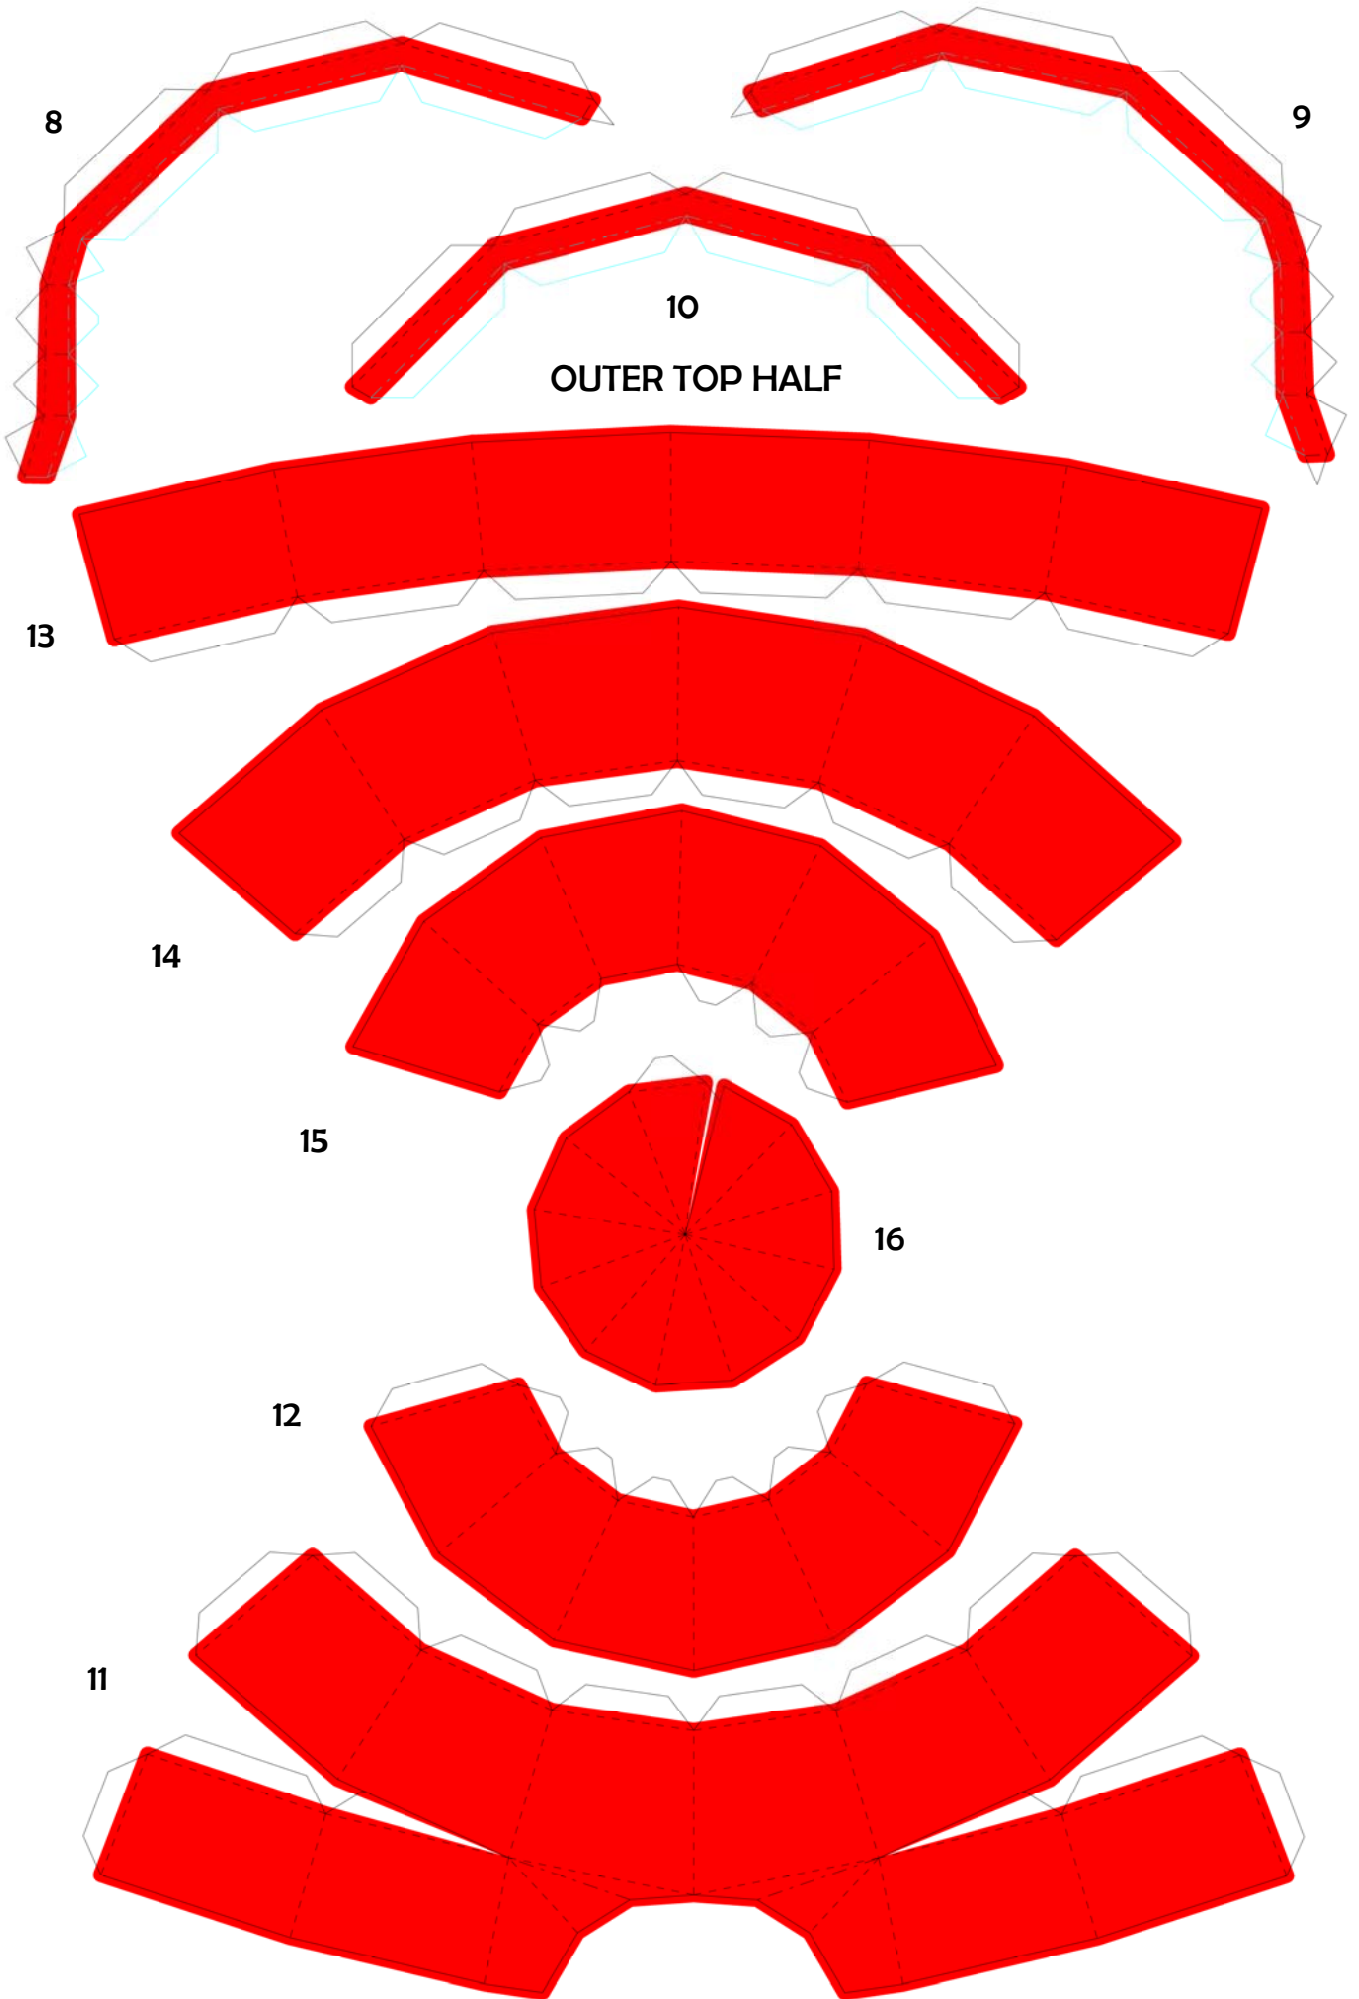

The Poké Ball

*Model by PMF
Template by Paperbuff*

Paper Pokés
paperpokes.blogspot.com

INNER TOP HALF

1

2

3

6

7

4

5

OUTER TOP HALF

INNER BOTTOM HALF

24

25

29

OUTER BOTTOM HALF

28

27

26

30

BUTTON

31

32