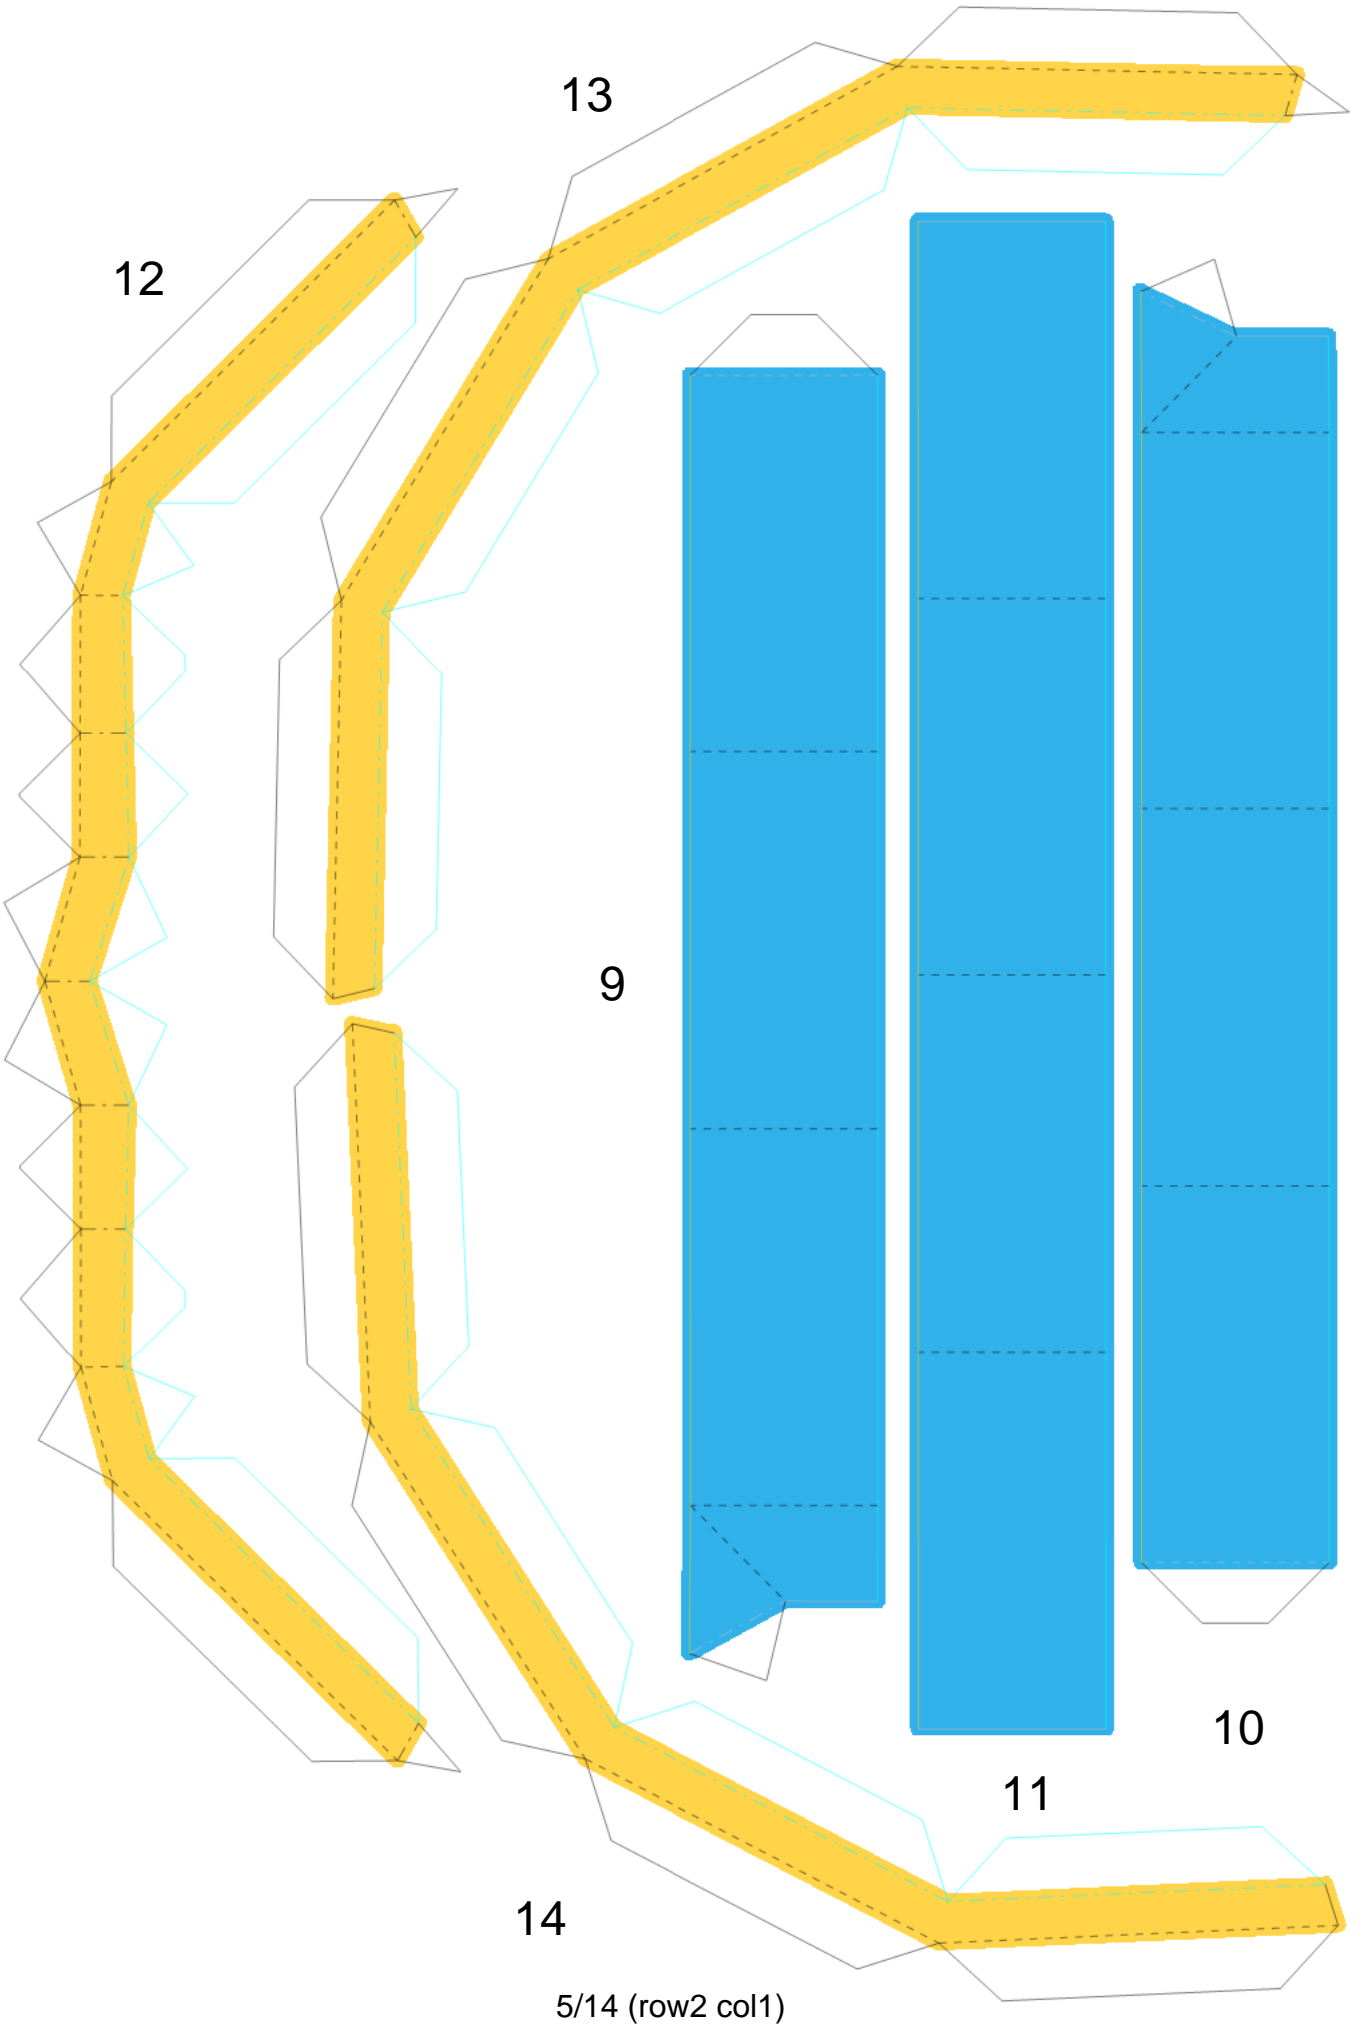

The Poké Ball

*Model by PMF
Template by Paperbuff*

Paper Pokés
paperpokes.blogspot.com

INNER TOP HALF
(pages 2-4)

8

6

5/14 (row2 col1)

OUTER TOP HALF
(pages 5-7)

15

20

21

18

16

19

22

17

OUTER BOTTOM HALF
(pages 11-13)

35

40

43

41

38

36

44

BUTTON

45

42

39

37

46

47

back of button