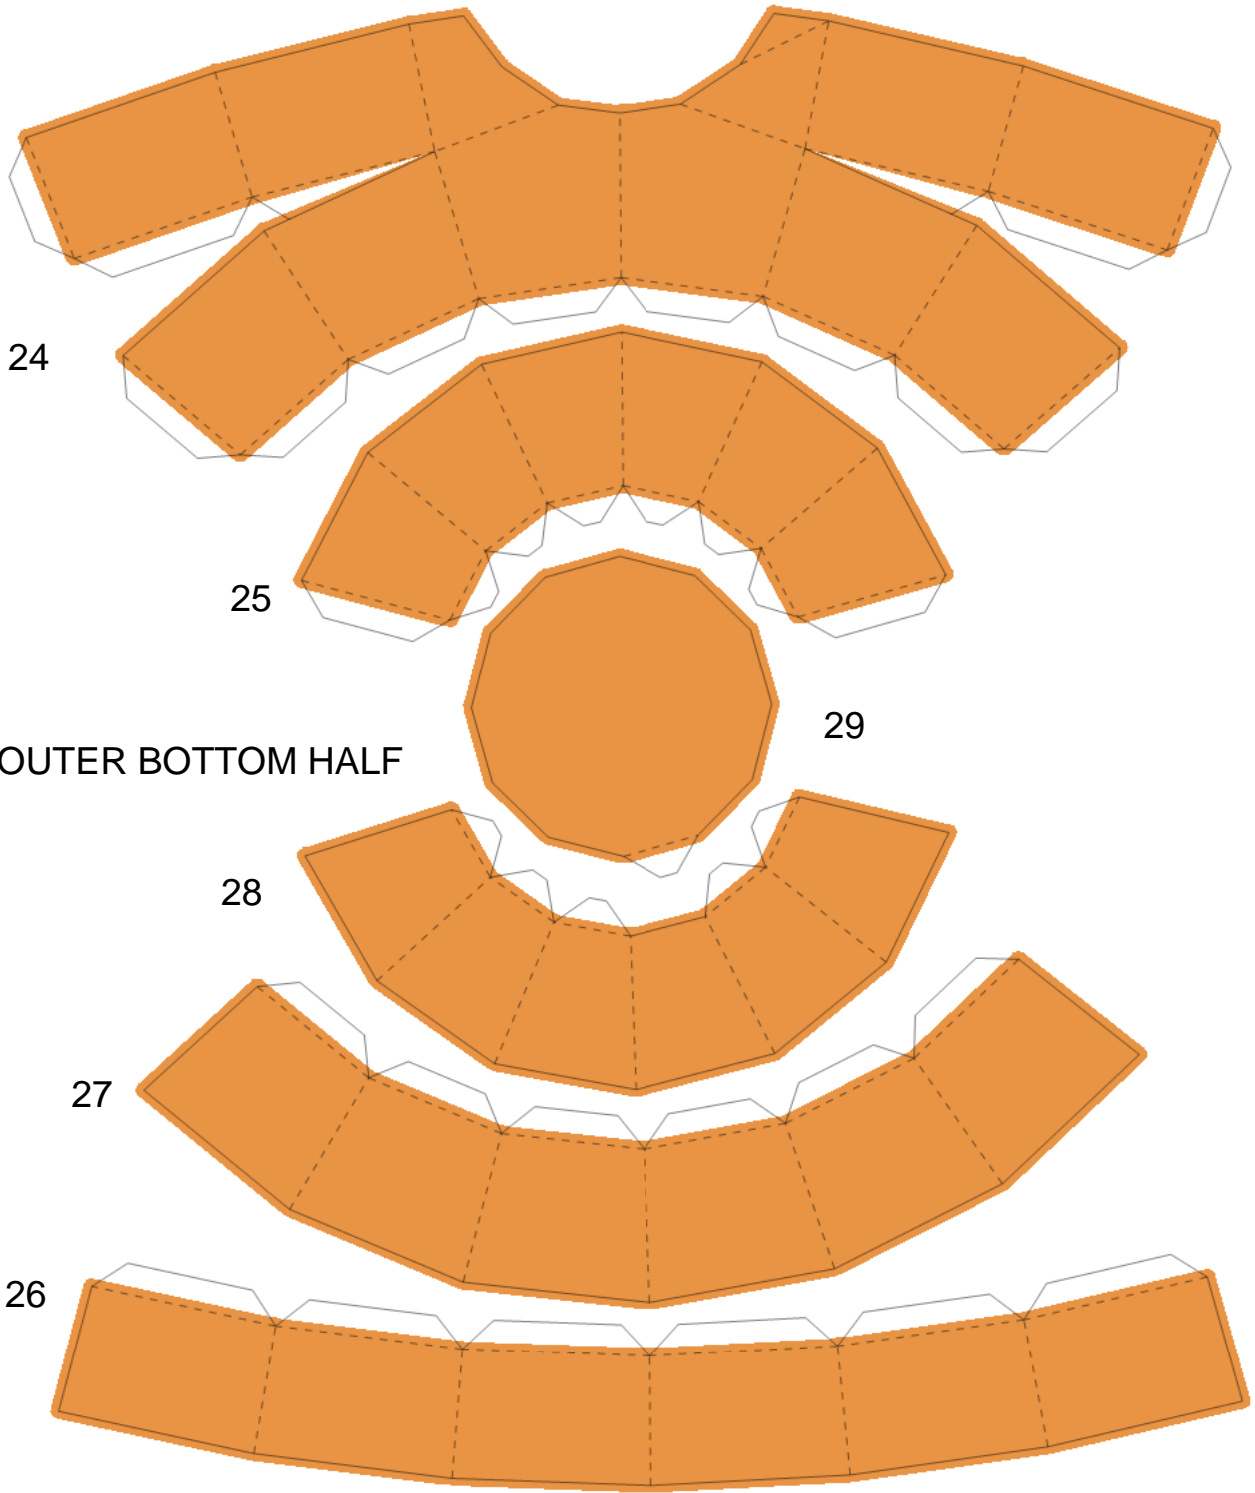

The Poké Ball

*Model by PMF
Template by Paperbuff*

Paper Pokés
paperpokes.blogspot.com

INNER TOP HALF

1

2

3

6

7

4

5

2/5 (row1 col2)

3/5 (row1 col3)

INNER BOTTOM HALF

OUTER BOTTOM HALF

BUTTON

30

31

32

33