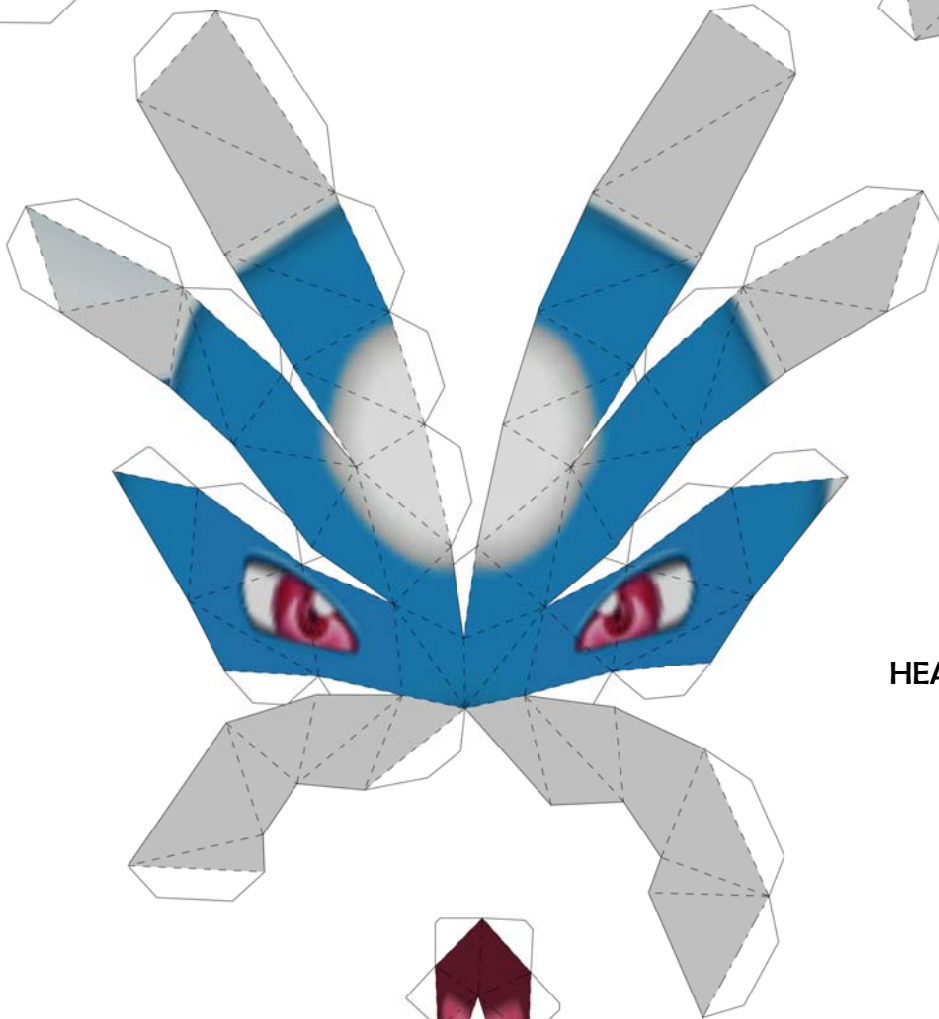

Latios

3D Editing by Brandon
Template by Paperbuff
Model Rip by Gazamaniac

RIGHT EAR

LEFT EAR

HEAD

MOUTH

NECK

BELLY

close with this piece

match colored tabs with corresponding colored edge

RIGHT
ARM

LEFT ARM

BACK

RIGHT WING

LEFT WING

RIGHT TAIL FIN

match colored tabs with corresponding colored edge

LEFT TAIL FIN

match colored tabs with corresponding colored edge