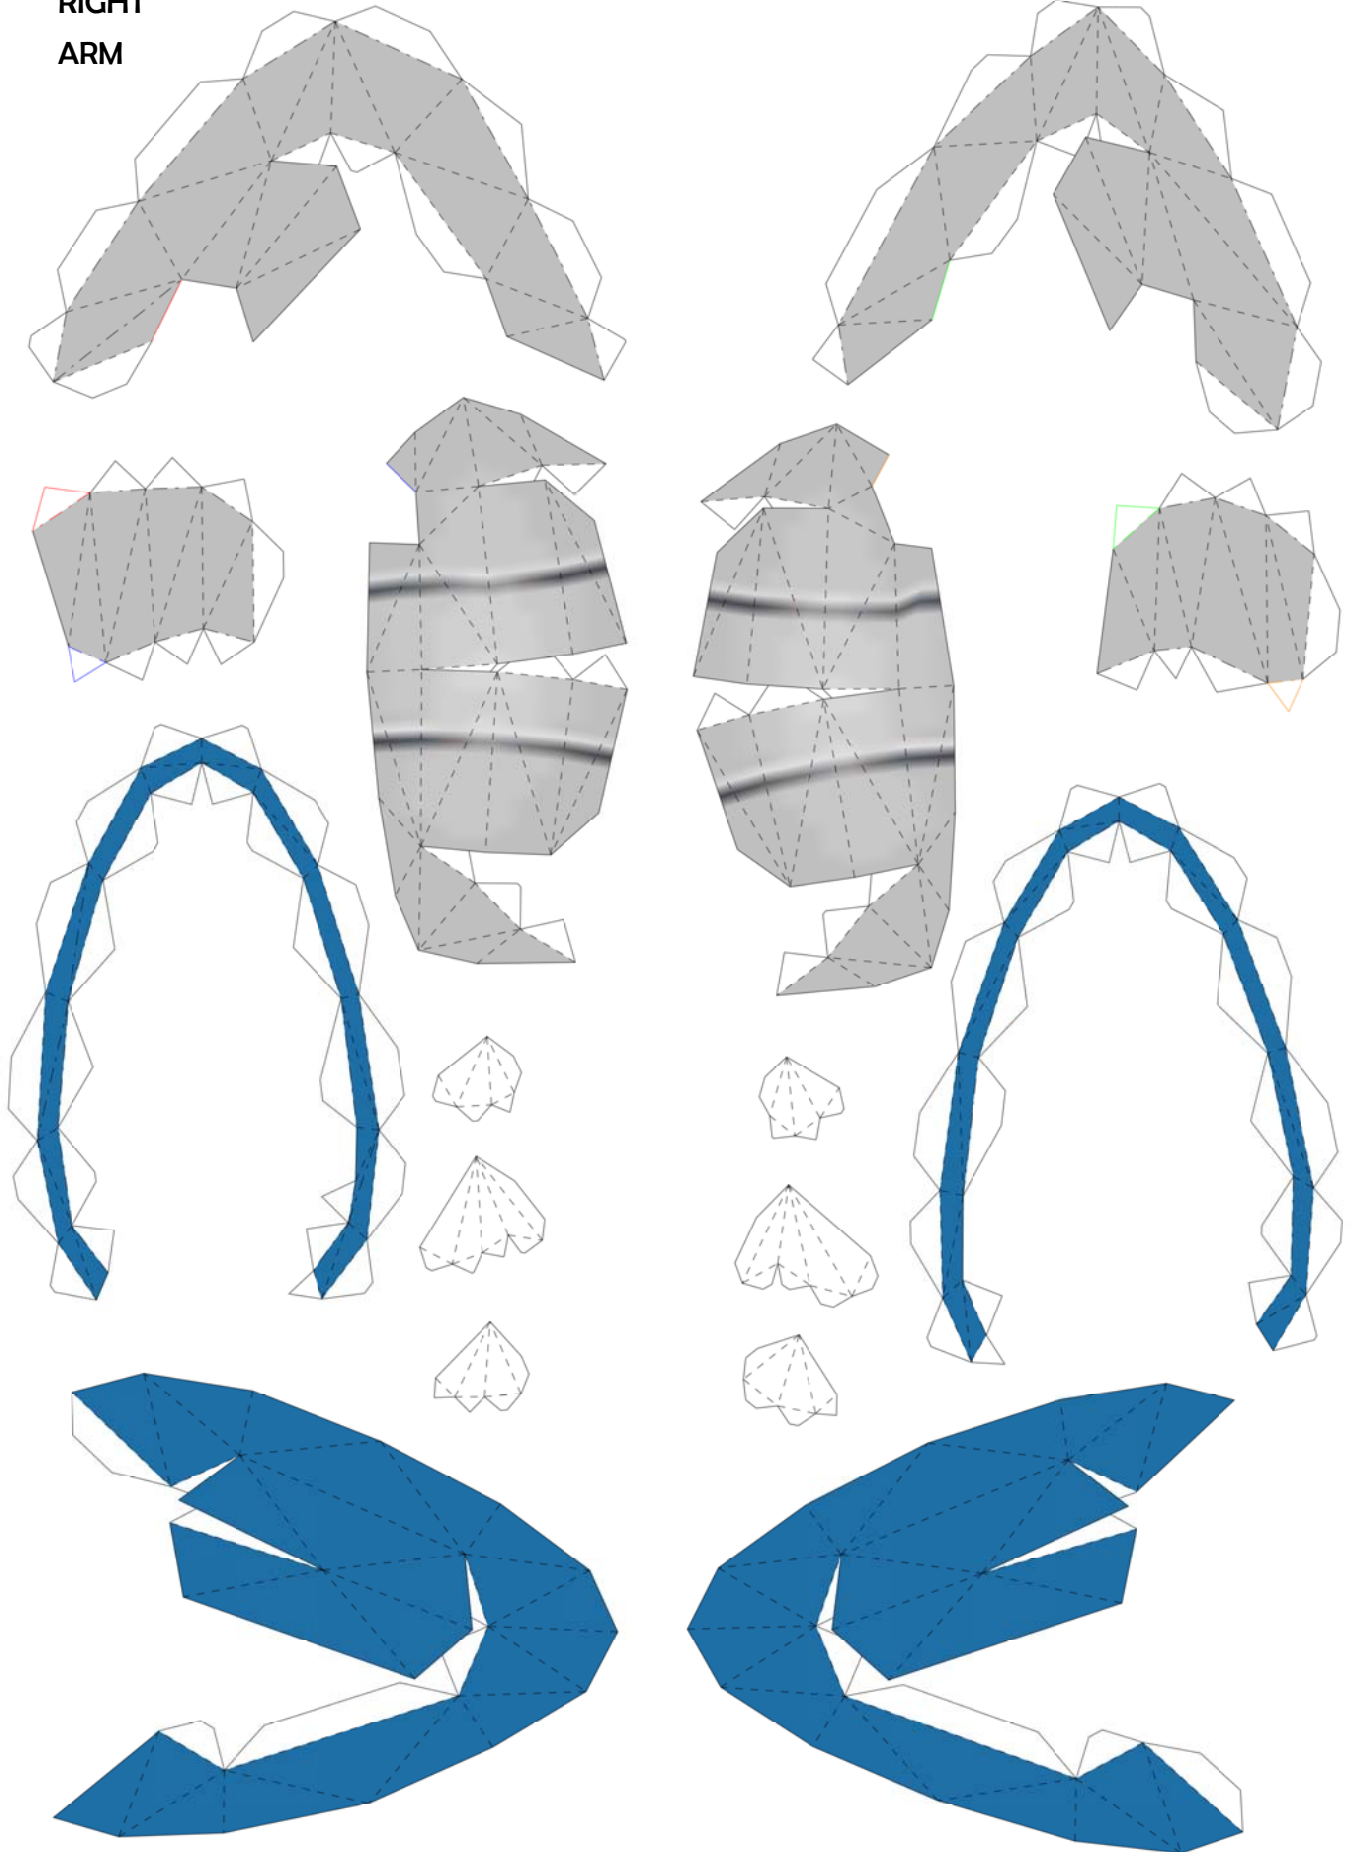

Latios

3D Editing by Brandon
Template by Paperbuff
Model Rip by Gazamaniac

RIGHT EAR

LEFT EAR

HEAD

MOUTH

NECK

BELLY

close with this piece

match colored tabs with corresponding colored edge

RIGHT
ARM

LEFT ARM

BACK

RIGHT WING

LEFT WING

RIGHT TAIL FIN

match colored tabs with corresponding colored edge

LEFT TAIL FIN

match colored tabs with corresponding colored edge