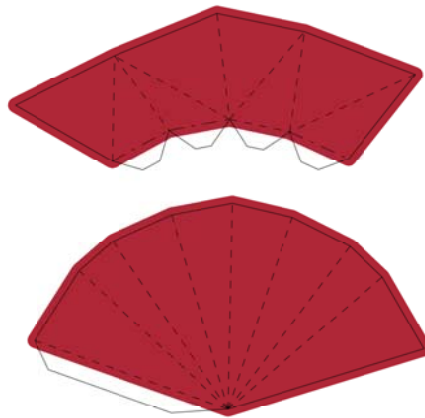

Latias

3D Editing by Brandon
Template by Paperbuff
Model Rip by Gazamaniac

Paper Pokés
paperpokes.blogspot.com

RIGHT EAR

HEAD

LEFT EAR

MOUTH

NECK

BODY

BACK

LEFT WING BASE
(wing fits between
these 2 pieces)

RIGHT WING BASE
(wing fits between
these 2 pieces)

TAIL
(close the model here)

LEFT TAIL FIN

RIGHT TAIL FIN

RIGHT WING

LEFT WING

RIGHT ARM

Match tab colors to their corresponding colored edge.

LEFT ARM