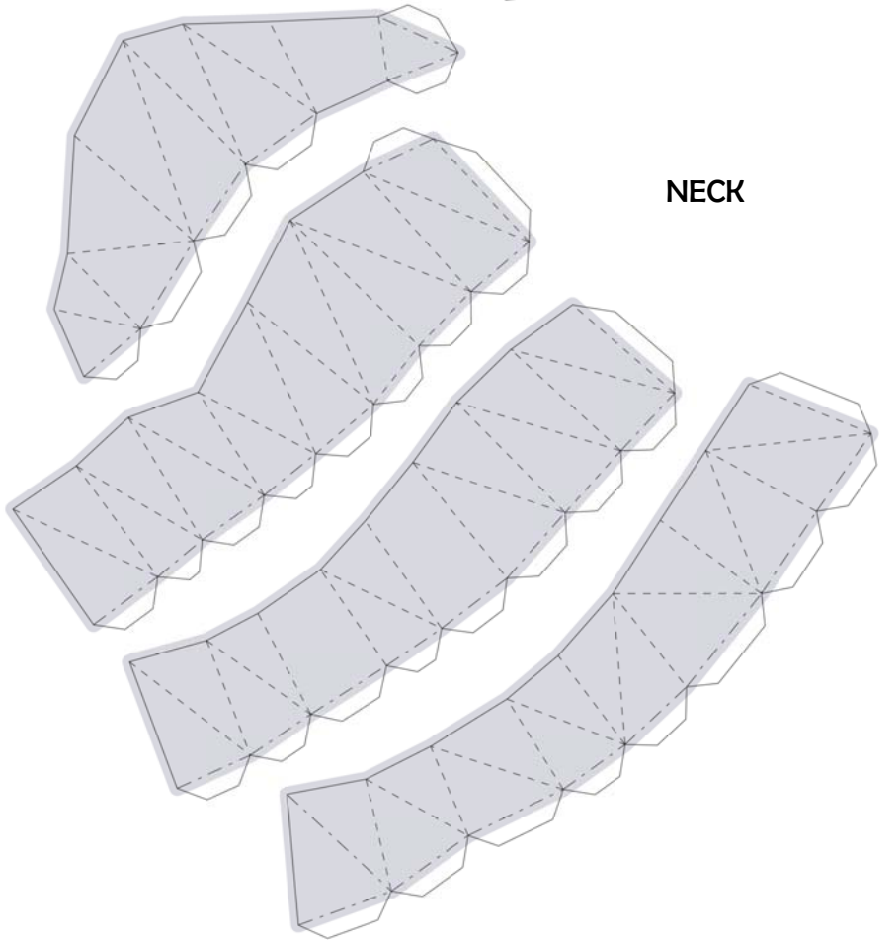

Latias

3D Editing by Brandon
Template by Paperbuff
Model Rip by Gazamaniac

Paper Pokés
paperpokes.blogspot.com

RIGHT EAR

HEAD

LEFT EAR

MOUTH

NECK

BODY

BACK

LEFT WING BASE
(wing fits between
these 2 pieces)

RIGHT WING BASE
(wing fits between
these 2 pieces)

TAIL
(close the model here)

LEFT TAIL FIN

RIGHT TAIL FIN

RIGHT WING

LEFT WING

RIGHT ARM

Match tab colors to their corresponding colored edge.

LEFT ARM