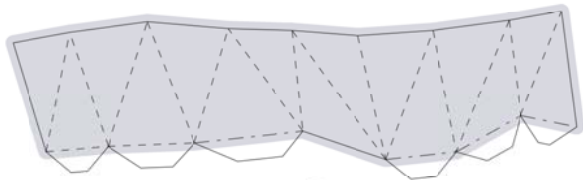

Latias

3D Editing by Brandon
Template by Paperbuff
Model Rip by Gazamaniac

Paper Pokés
paperpokes.blogspot.com

RIGHT EAR

HEAD

LEFT EAR

MOUTH

NECK

BODY

BACK

LEFT WING BASE
(wing fits between
these 2 pieces)

RIGHT WING BASE
(wing fits between
these 2 pieces)

TAIL
(close the model here)

LEFT TAIL FIN

RIGHT TAIL FIN

RIGHT WING

LEFT WING

RIGHT ARM

Match tab colors to their corresponding colored edge.

LEFT ARM