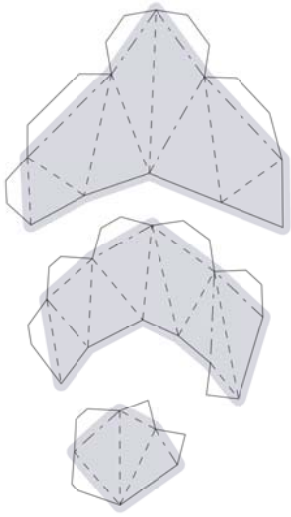

Latias

3D Editing by Brandon
Template by Paperbuff
Model Rip by Gazamaniac

Paper Pokés
paperpokes.blogspot.com

RIGHT EAR

HEAD

LEFT EAR

MOUTH

NECK

BODY

BACK

LEFT WING BASE
(wing fits between
these 2 pieces)

RIGHT WING BASE
(wing fits between
these 2 pieces)

TAIL
(close the model here)

LEFT TAIL FIN

RIGHT TAIL FIN

RIGHT WING

LEFT WING

RIGHT ARM

Match tab colors to their corresponding colored edge.

LEFT ARM