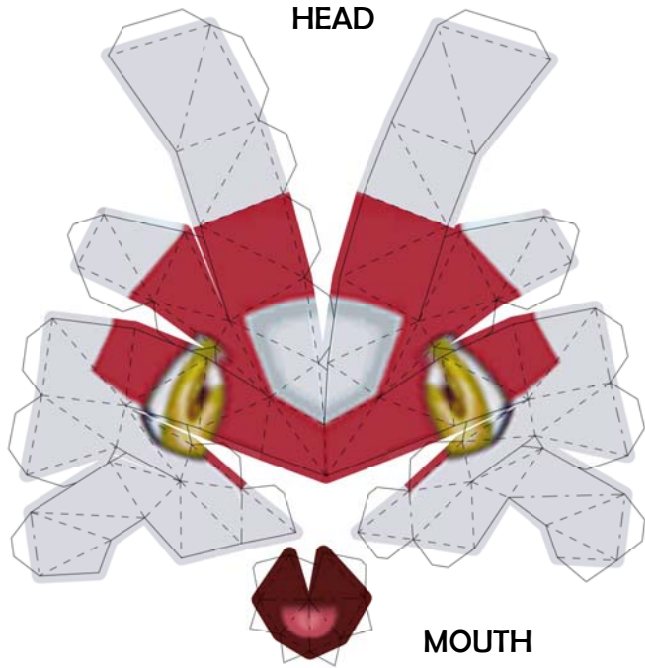

Latias

3D Editing by Brandon
Template by Paperbuff
Model Rip by Gazamaniac

Paper Pokés
paperpokes.blogspot.com

RIGHT EAR

HEAD

LEFT EAR

MOUTH

NECK

BODY

BACK

LEFT WING BASE
(wing fits between
these 2 pieces)

RIGHT WING BASE
(wing fits between
these 2 pieces)

TAIL
(close the model here)

LEFT TAIL FIN

RIGHT TAIL FIN

RIGHT WING

LEFT WING

RIGHT ARM

Match tab colors to their corresponding colored edge.

LEFT ARM