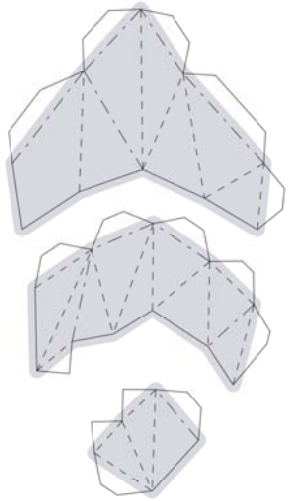

Latias

3D Editing by Brandon
Template by Paperbuff
Model Rip by Gazamaniac

Paper Pokés
paperpokes.blogspot.com

RIGHT EAR

HEAD

LEFT EAR

MOUTH

NECK

BODY

BACK

LEFT WING BASE
(wing fits between
these 2 pieces)

RIGHT WING BASE
(wing fits between
these 2 pieces)

TAIL
(close the model here)

LEFT TAIL FIN

RIGHT TAIL FIN

RIGHT WING

LEFT WING

RIGHT ARM

Match tab colors to their corresponding colored edge.

LEFT ARM