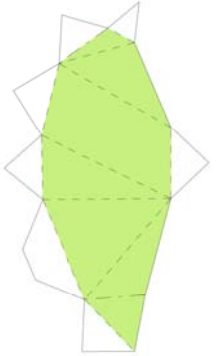

Chikorita

By Pixle-Kakashi & Skelekitty

Leaf & Stem

Face

Spikes

Front Legs

Neck

Chest

Torso

Bottom

Tail

Rear Legs